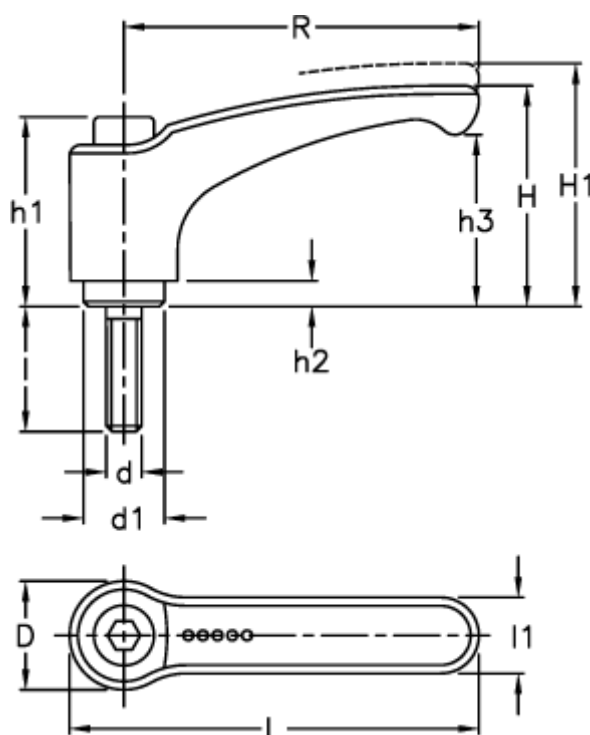

Article number: 2305239433
 Description: E+G Adjustable handle
 ERZ.63 SST-p-M6x25

Measures

D	= 19.0	I	= 25
d1	= 13.5	L	= 73.5
d 6g	= M6	I1	= 13.5
H	= 38.5	Number of teeth	= 24
h1	= 31.0	R	= 63
H1	= 42.0		
h2	= 3.5		
h3	= 30.0		